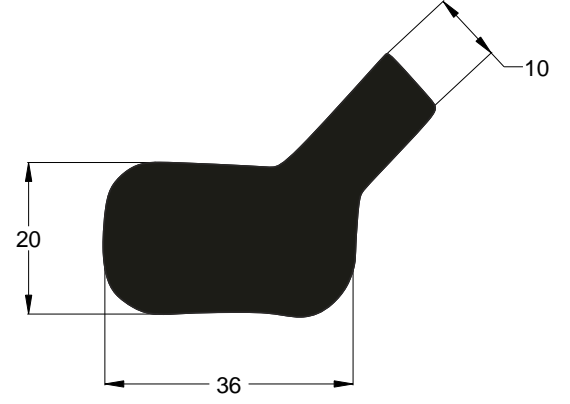

ÇÖP ARABA VE SU HAZNE KAPAK CONTALARI

ÝPK CODE 13-1022

ÝPK CODE 13-1023