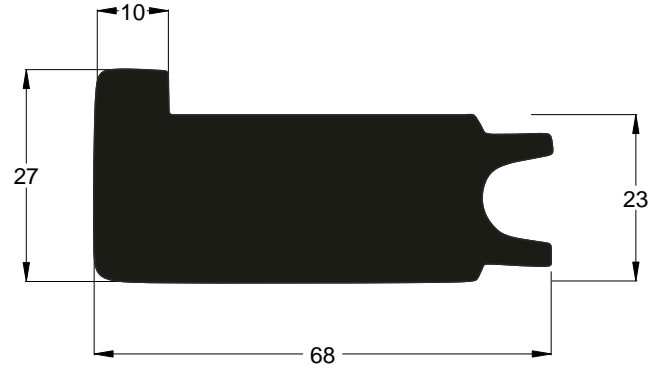

ÇÖP ARABA VE SU HAZNE KAPAK CONTALARI

ÝPK CODE 13-1022

ÝPK CODE 13-1023

ÝPK CODE 13-1024

ÝPK CODE 13-1025

ÝPK CODE 13-1026

ÝPK CODE 13-1027